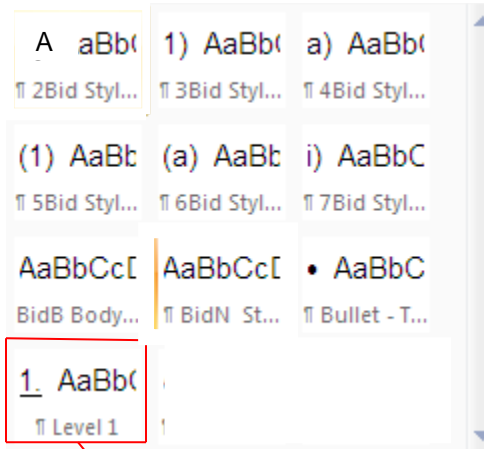

Please use these instructions when applying styles.  
Please call (406)444-6215 with any questions.

### Bid Packages Styles

Click where the star is to see the entire gallery

Use Level 1 for the heading 1.

The order of the styles starts at the top left and progresses downward.  
The third row has body text indent, normal, and bullet.