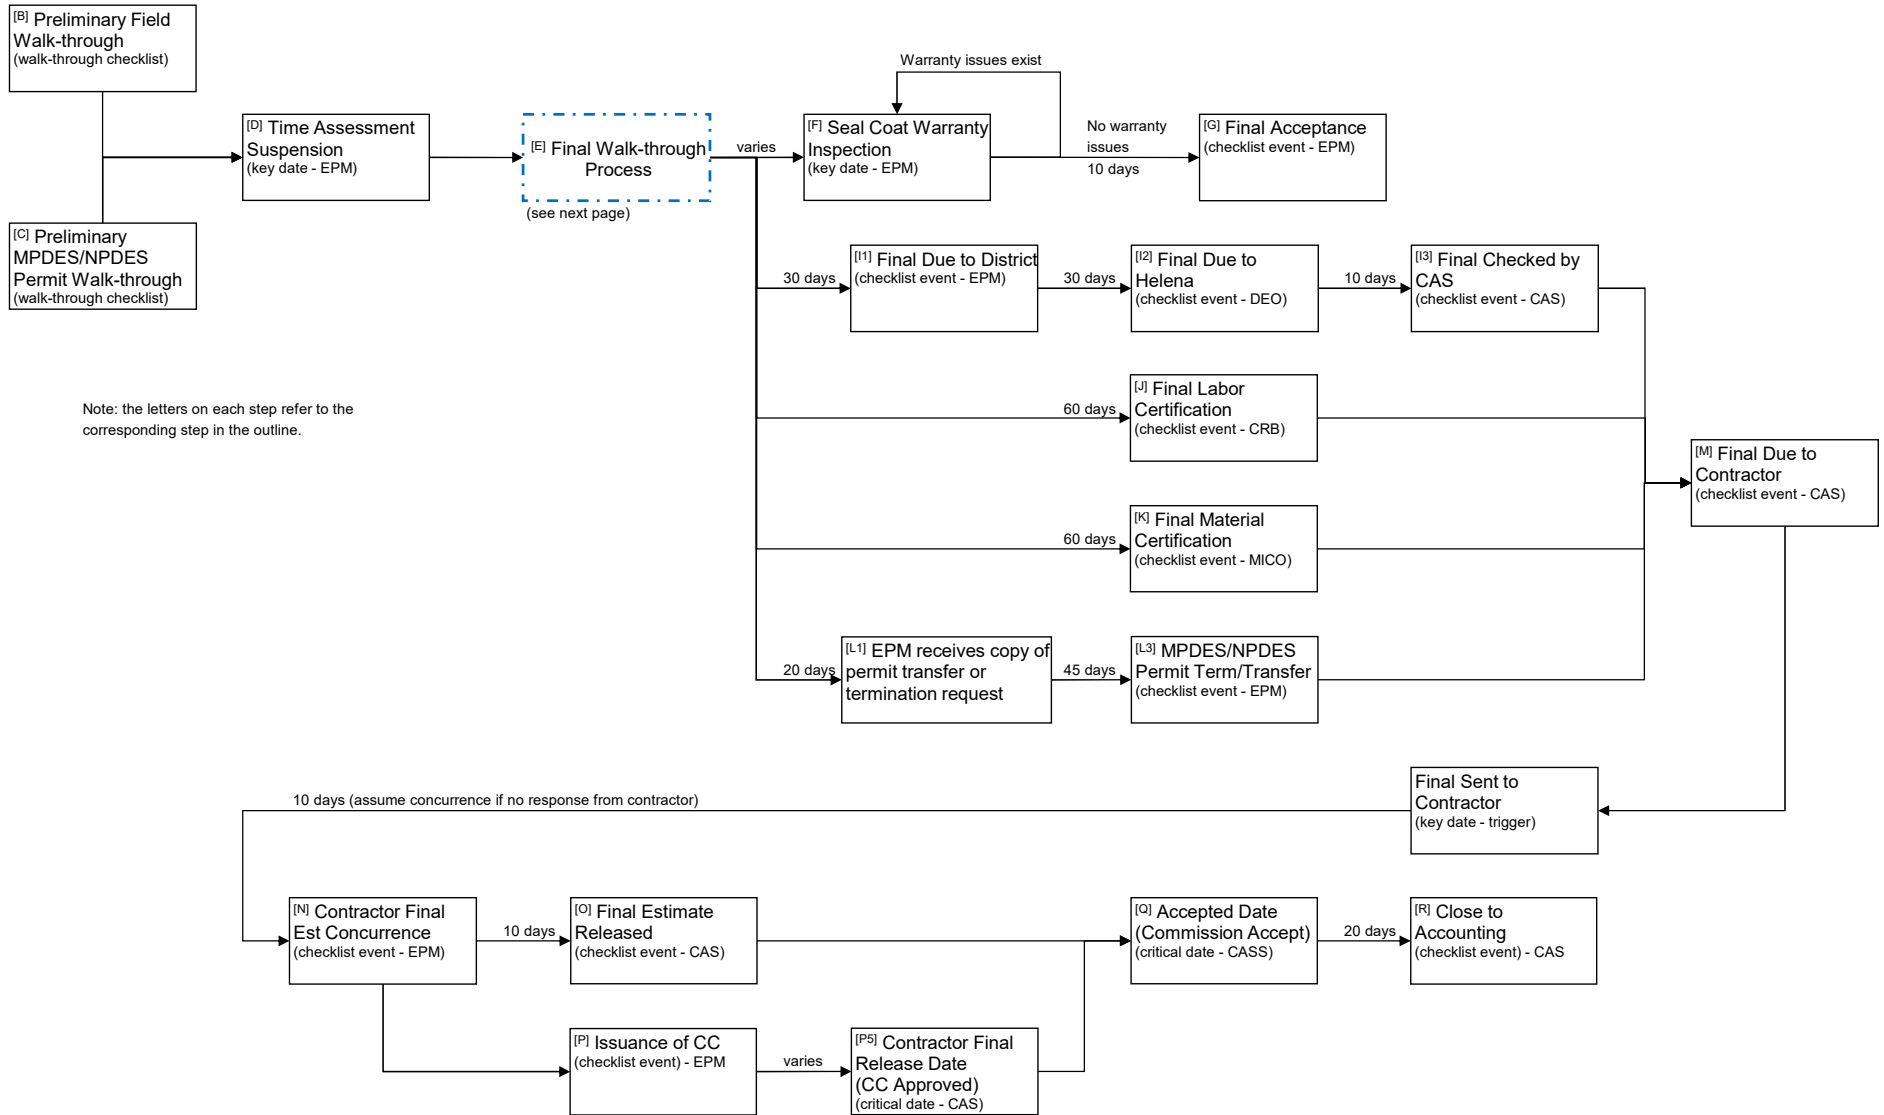

# FINALIZATION FLOWCHART