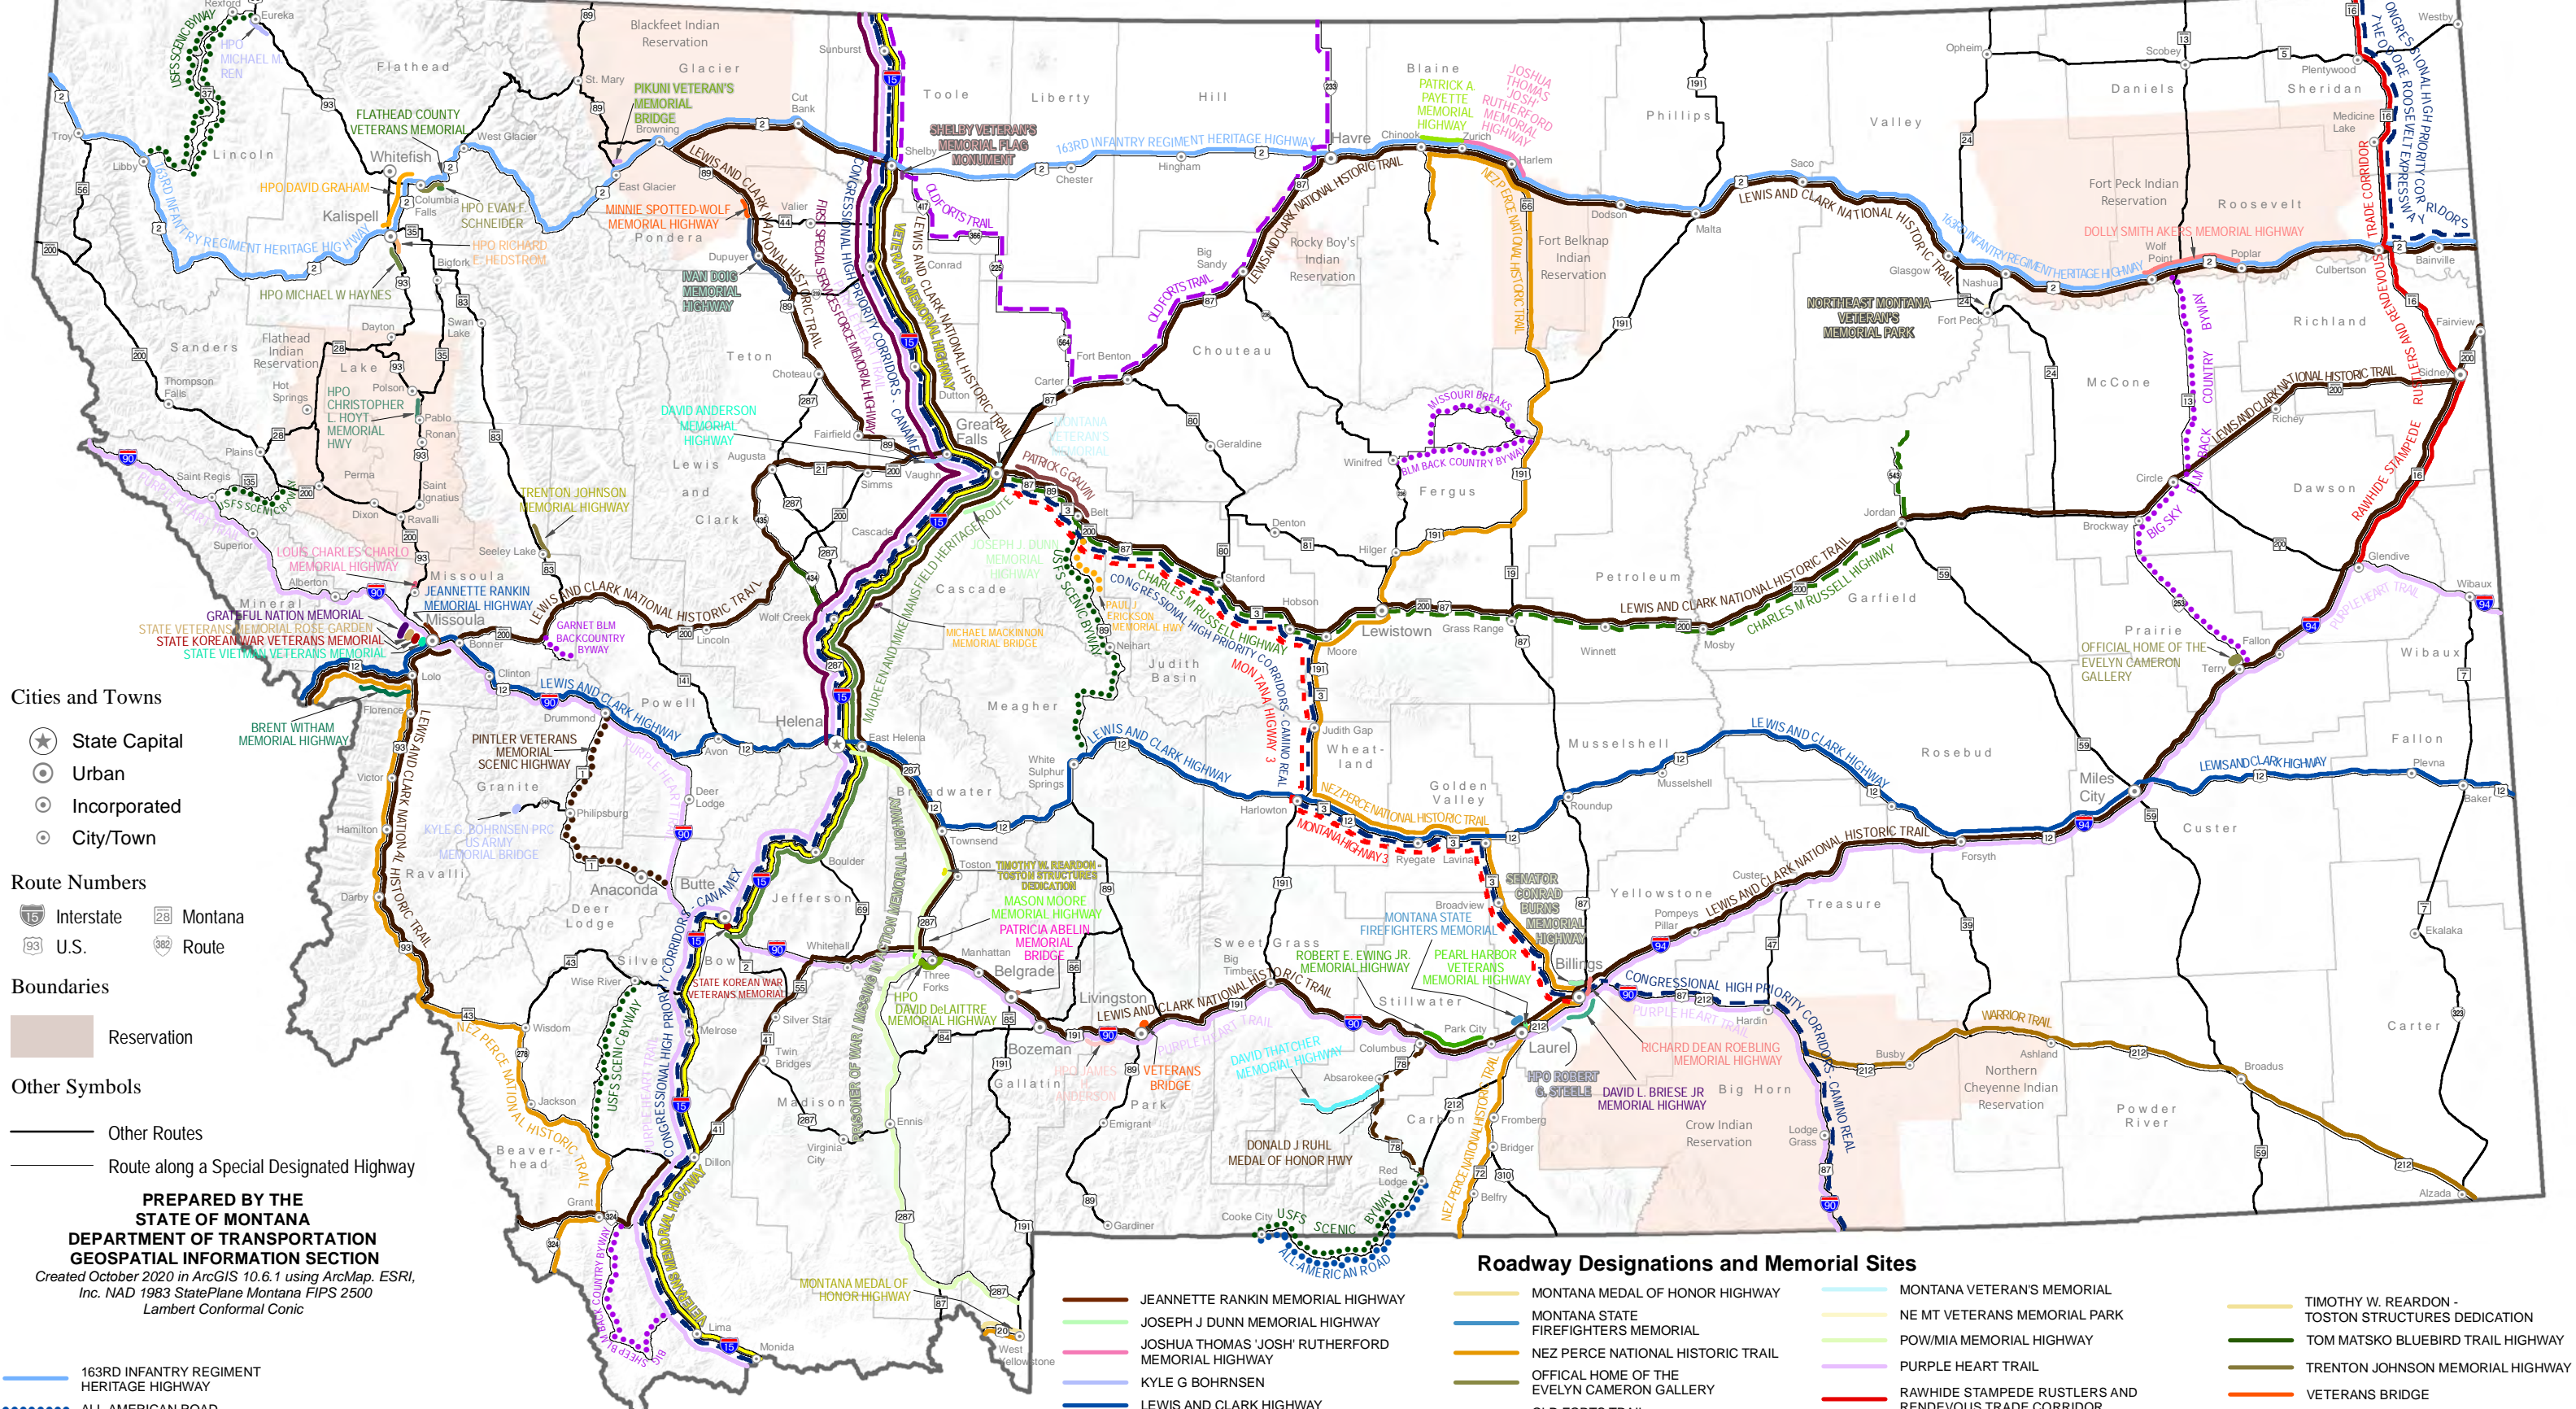

Memorial Sites and Roadways in Montana with Special Designations

- Cities and Towns**
- ★ State Capital
 - Urban
 - Incorporated
 - City/Town

- Route Numbers**
- Interstate
 - Montana
 - U.S.
 - Route

- Boundaries**
- Reservation

- Other Symbols**
- Other Routes
 - Route along a Special Designated Highway

**PREPARED BY THE
STATE OF MONTANA
DEPARTMENT OF TRANSPORTATION
GEOSPATIAL INFORMATION SECTION**
Created October 2020 in ArcGIS 10.6.1 using ArcMap. ESRI,
Inc. NAD 1983 StatePlane Montana FIPS 2500
Lambert Conformal Conic

- | | | |
|--|---|----------------------------|
| 163RD INFANTRY REGIMENT HERITAGE HIGHWAY | DOLLY SMITH AKERS MEMORIAL HIGHWAY | HPO DAVID GRAHAM |
| ALL-AMERICAN ROAD | DONALD J RUHL MEDAL OF HONOR HIGHWAY | HPO EVAN F SCHNEIDER |
| BLM BACK COUNTRY BYWAY | FIRST SPECIAL SERVICES FORCE MEMORIAL HIGHWAY | HPO JAMES H ANDERSON |
| BRENT WITHAM MEMORIAL HIGHWAY | FLATHEAD COUNTY VETERANS MEMORIAL | HPO MICHAEL W HAYNES |
| CHARLES M RUSSELL HIGHWAY | GRATEFUL NATION MEMORIAL | HPO RICHARD E HEDSTROM |
| CONGRESSIONAL HIGH PRIORITY CORRIDORS | HPO CHRISTOPHER L HOYT | HPO ROBERT G STEELE |
| DAVID ANDERSON MEMORIAL HIGHWAY | HPO DAVID DELAITTRE | IVAN DOIG MEMORIAL HIGHWAY |
| DAVID L. BRIESE JR MEMORIAL HIGHWAY | | |
| DAVID THATCHER MEMORIAL HIGHWAY | | |