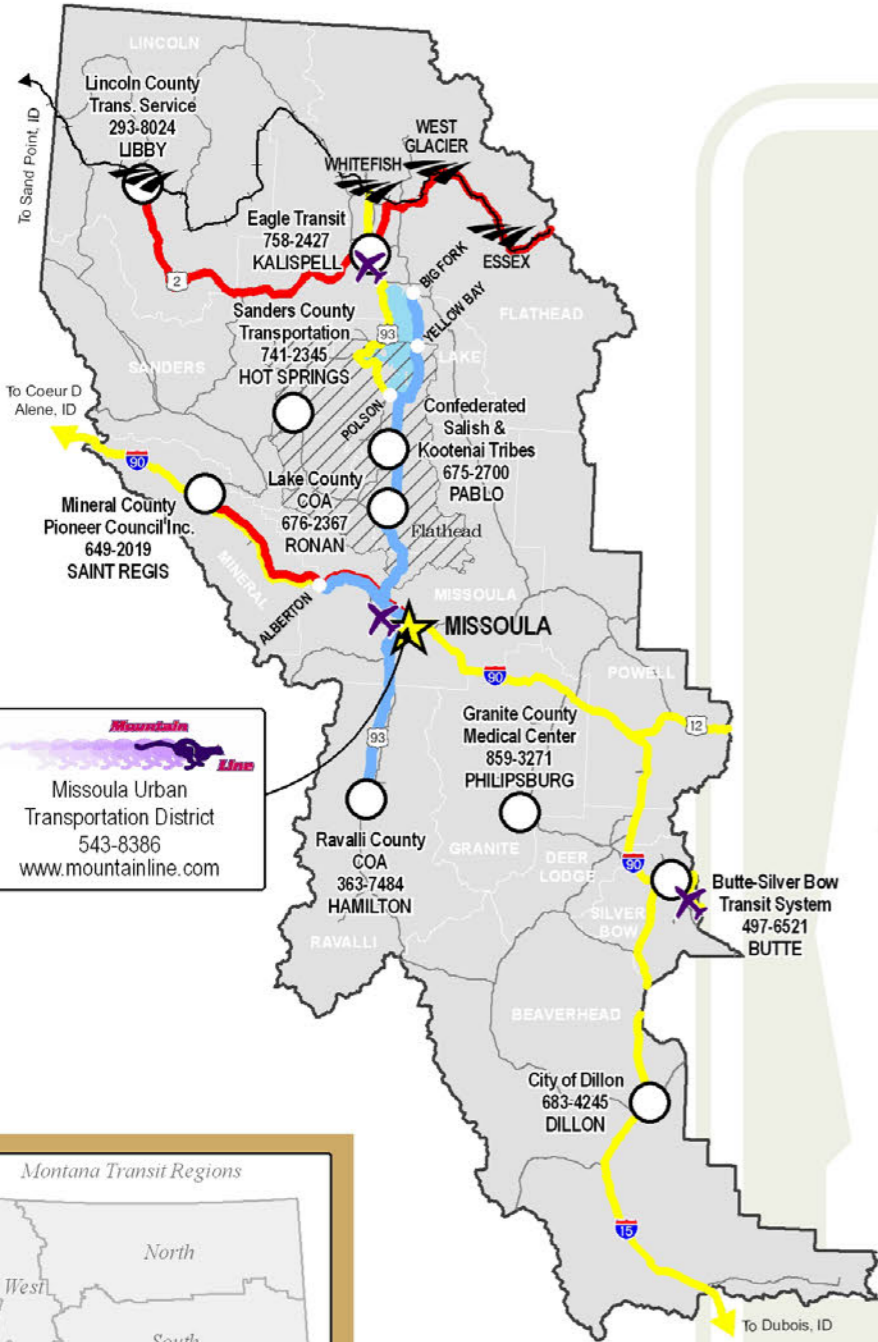

Western Agencies - Steven Potuzak | 444-4265

Northern Agencies - Tom Stuber | 444-9216

Southern Agencies - Adam Kraft | 444-6120

Miscellaneous Contact Information

- *** Missoula Ravalli Transportation Management Association | 406-327-8707 | www.mrtma.org
- ** Amtrak | 800-872-7245 | www.amtrak.com
- * Salt Lake Express | 800-356-9796 | www.saltlakeexpress.com
- * Greyhound | 800-231-2222 | www.greyhound.com
- * Rimrock Stages | 800-255-7655 | www.rimrocktrailways.com