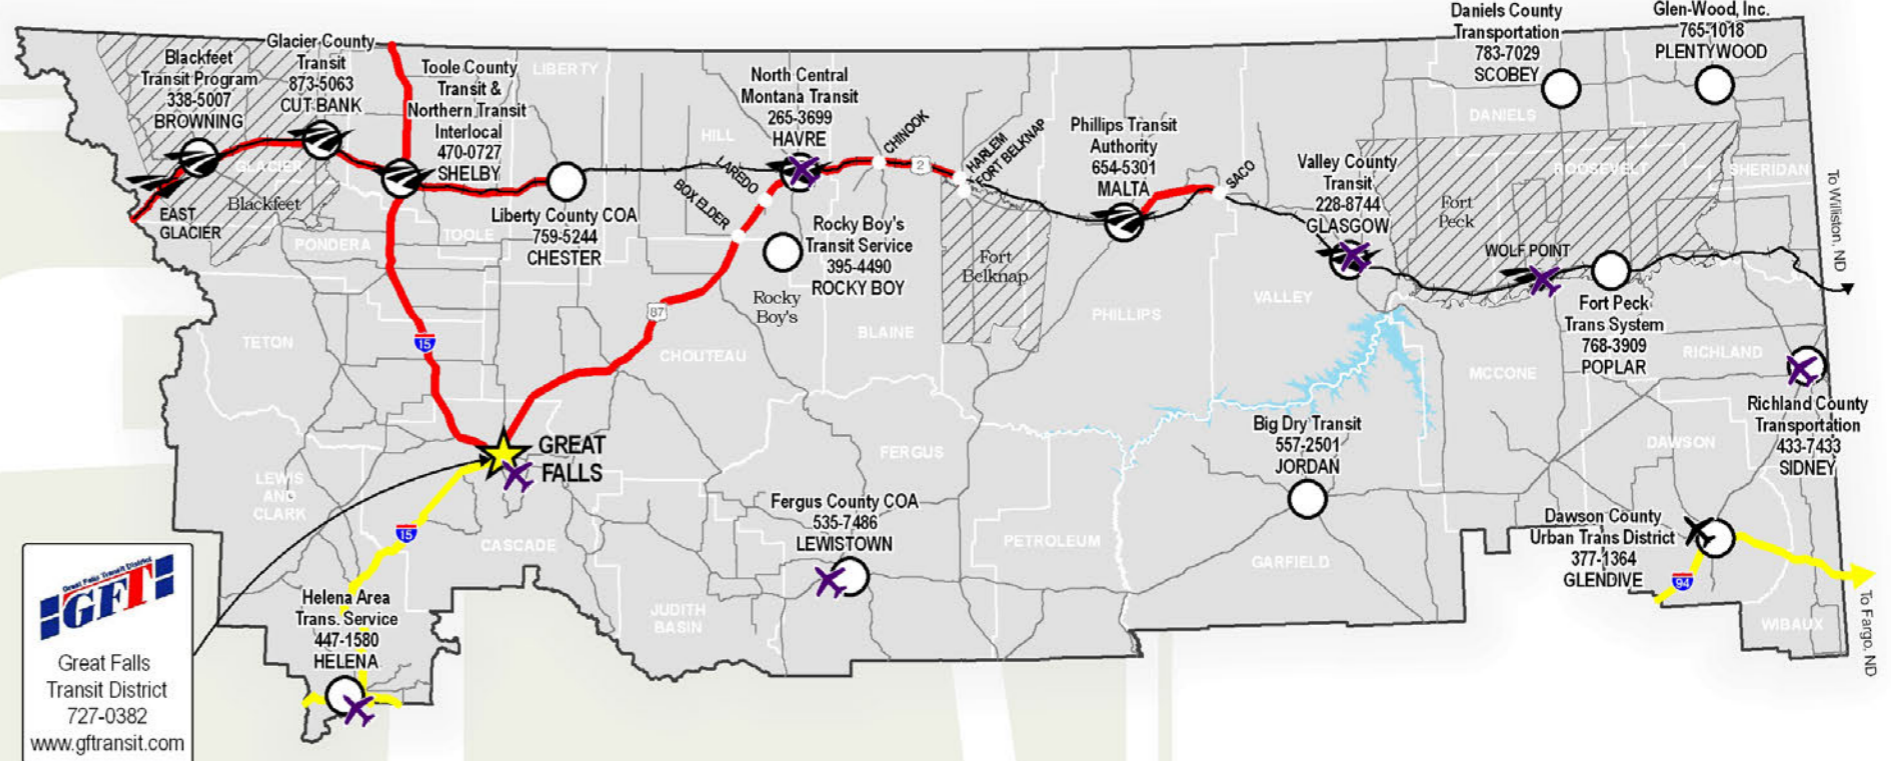

Western Agencies - Steven Potuzak | 444-4265

Northern Agencies - Tom Stuber | 444-9216

Southern Agencies - Adam Kraft | 444-6120

Miscellaneous Contact Information

- *** Missoula Ravalli Transportation Management Association | 406-327-8707 | www.mrtma.org
- ** Amtrak | 800-872-7245 | www.amtrak.com
- * Salt Lake Express | 800-356-9796 | www.saltlakeexpress.com
- * Greyhound | 800-231-2222 | www.greyhound.com
- * Rimrock Stages | 800-255-7655 | www.rimrocktrailways.com