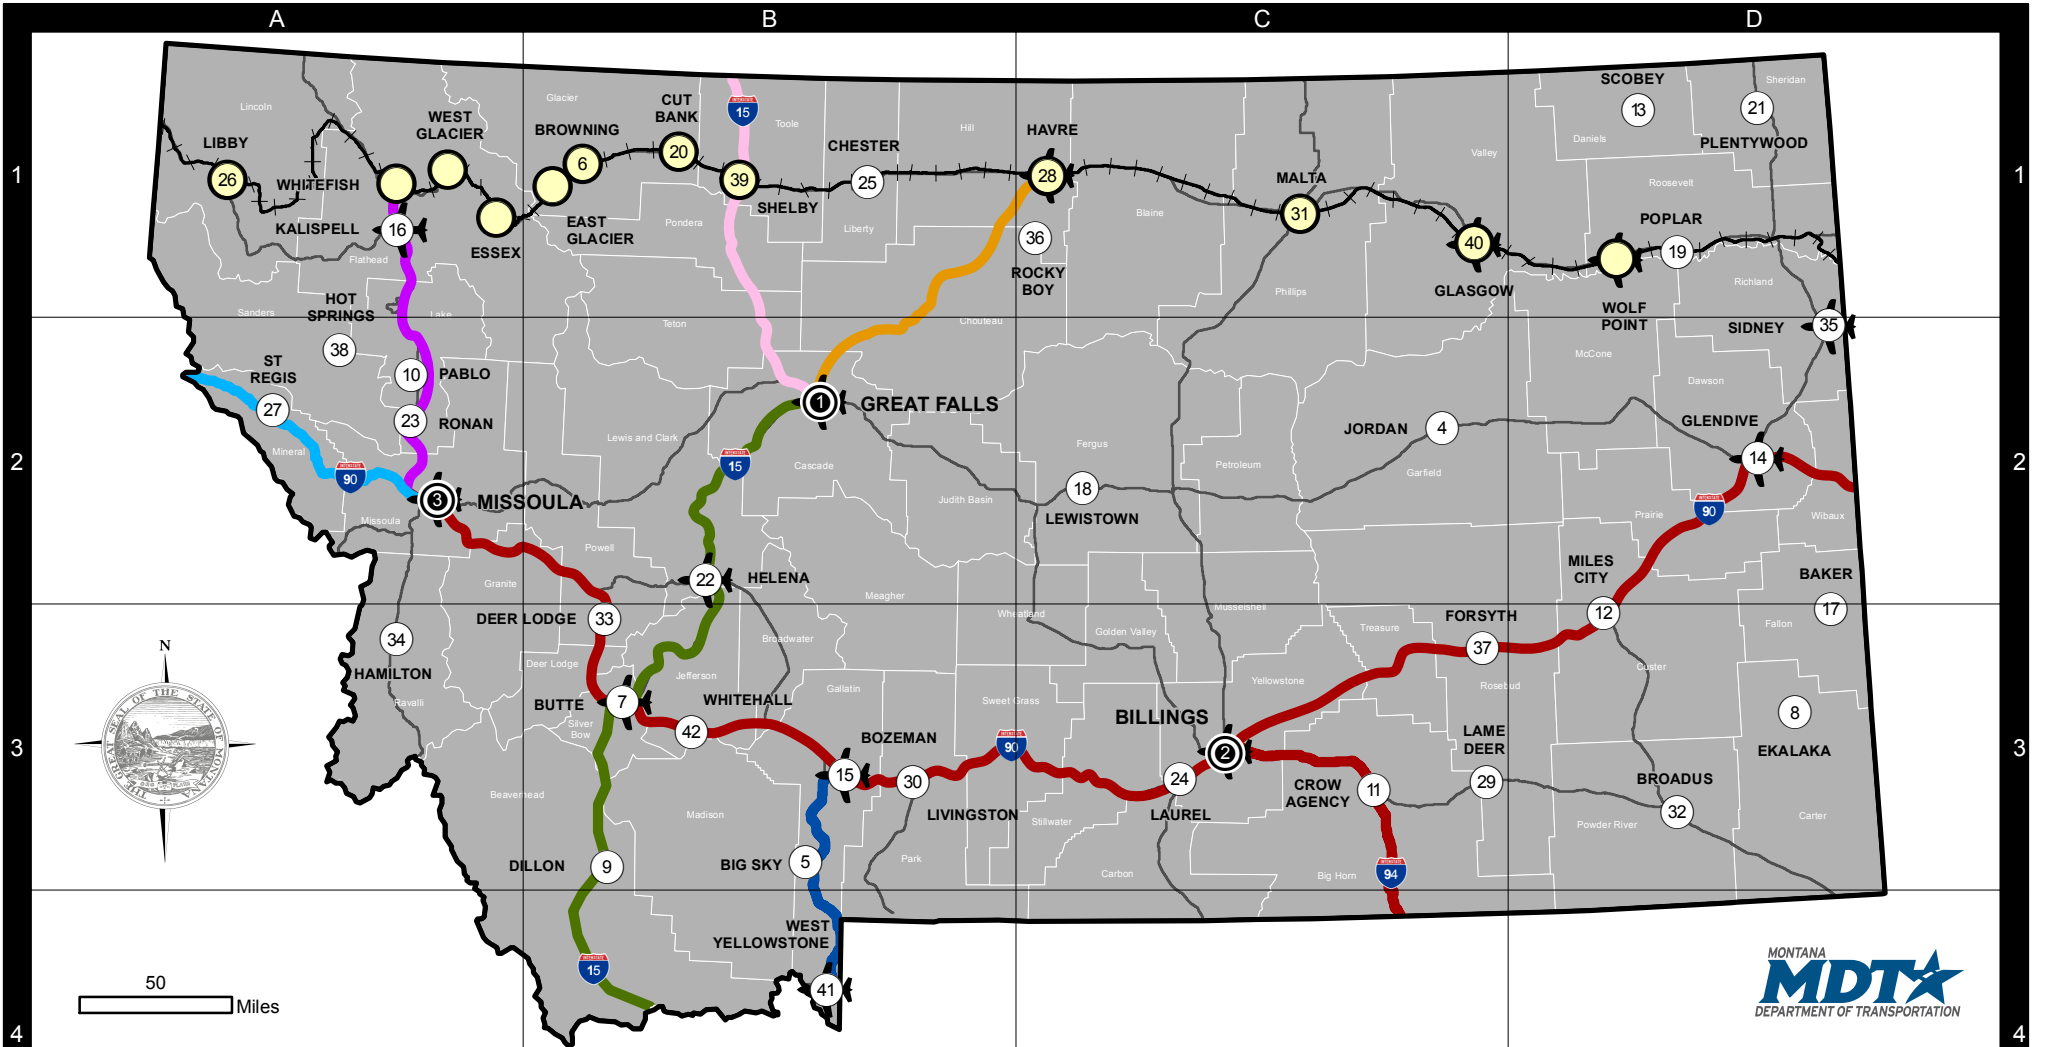

MONTANA PUBLIC TRANSIT SYSTEMS

2017

Urban Bus Services	Rural Bus Services								
1 Great Falls Transit District (C2) 727-0382	4 Big Dry Transit (C2) 557-2501	8 Carter Charter (D3) 775-8751	13 Daniels County Trans. (D1) 783-7029	18 Fergus County COA (C2) 535-7486	23 Lake County COA (A2) 676-2367	28 North Central Montana Transit (C1) 265-3699	33 Powell County Public Trans. (A3) 846-9789	38 Sanders County Trans. (A2) 741-2345	
2 MET Transit (C3) 657-8218	5 Big Sky Transit District (B4) 995-6287	9 City of Dillon (B4) 683-4245	14 Dawson County Transit Authority (D2) 377-1364	19 Fort Peck Transit (D1) 768-3909	24 Laurel Transit Authority (C3) 628-4796	29 Northern Cheyenne Transit (D3) 637-6253	34 Ravalli County COA (A3) 363-7484	39 Toole Co & Northern Transit Interlocal (B1) 470-0727	
3 Missoula UTD (A2) 543-8386	6 Blackfoot Transit System (B1) 338-5007	10 Confederated Salish & Kootenai Tribes (A2) 675-2700	15 District IX HRDC/ Galavan (B3) 587-2434	20 Glacier County Transit (B1) 873-5063	25 Liberty County COA (B1) 759-5244	30 Park County Transit (B3) 222.6555	35 Richland County Trans. (D2) 433-7433	40 Valley County Transit (D1) 228-8744	
	7 Butte-Silver Bow Transit System (B3) 497-6521	11 Crow Nation Res. Transit System (C3) 638-2430	16 Eagle Transit (A2) 758-2427	21 Glen-Wood, Inc. (D1) 765-1018	26 Lincoln County Transit Service (A1) 293-8024	31 Phillips Transit Authority (C1) 654-5301	36 Rocky Boy's Transit Service (C1) 395-4490	41 West Yellowstone Found. (B4) 640-2030	
		12 Custer County Transit (D3) 874-3482	17 Fallon County COA (D3) 778-3595	22 Helena Area Transit System (A3) 447-1580	27 Mineral County Pioneer Council (A2) 649-2019	32 Powder River Trans. (D4) 436-2243	37 Rosebud Transportation (D3) 346-4223	42 Whitehall Public Trans. (B3) 287-2300	