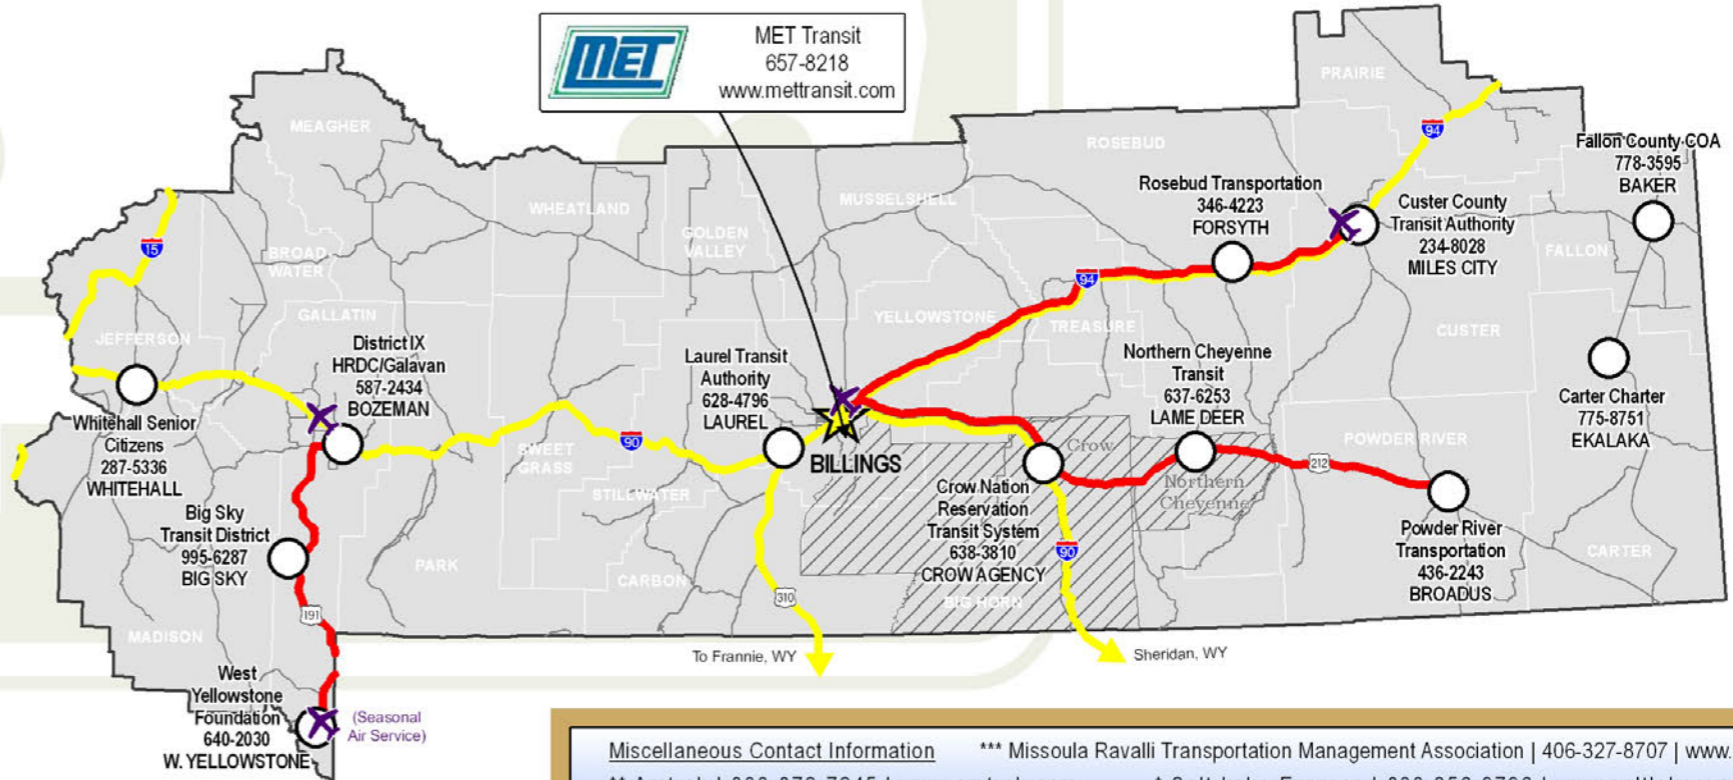

Western Agencies - Steven Potuzak | 444-4265

Northern Agencies - Tom Stuber | 444-9216

Southern Agencies - Adam Kraft | 444-6120

Miscellaneous Contact Information

- *** Missoula Ravalli Transportation Management Association | 406-327-8707 | www.mrtma.org
- ** Amtrak | 800-872-7245 | www.amtrak.com
- * Salt Lake Express | 800-356-9796 | www.saltlakeexpress.com
- * Greyhound | 800-231-2222 | www.greyhound.com
- * Rimrock Stages | 800-255-7655 | www.rimrocktrailways.com